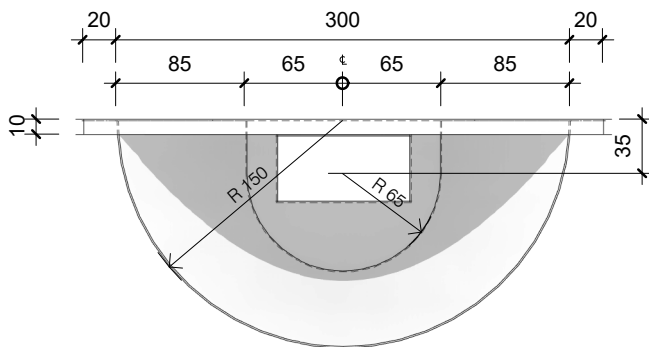

RoofTek Solutions - Rainhead
CONICAL- square pop

ISOMETRIC

FRONT VIEW
1:5

SIDE VIEW
1:5

PLAN VIEW
1:5

RoofTek Solutions - Rainhead
CUSTOM SQU - square pop

ISOMETRIC

FRONT VIEW

1:5

SIDE VIEW

1:5

PLAN VIEW

1:5

Built on service and quality

RoofTek Solutions - Rainhead
NED KELLY - square pop

ISOMETRIC

FRONT VIEW

1 : 5

SIDE VIEW

1 : 5

PLAN VIEW

1 : 5

RoofTek Solutions - Rainhead
SQUARE - square pop

ISOMETRIC

FRONT VIEW
1 : 5

SIDE VIEW
1 : 5

PLAN VIEW
1 : 5

RoofTek Solutions - Rainhead
TAPERED - square pop

ISOMETRIC

FRONT VIEW
1:5

SIDE VIEW
1:5

PLAN VIEW
1:5