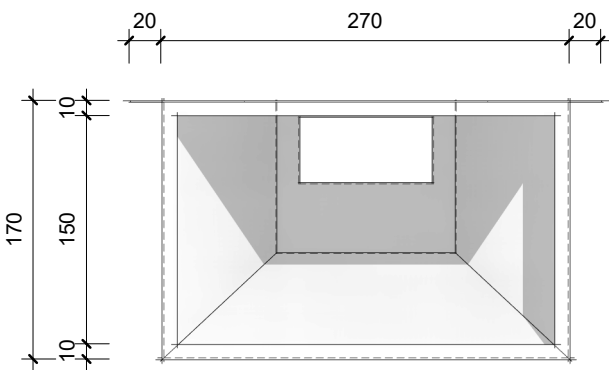

FRONT VIEW

1 : 5

SIDE VIEW

1 : 5

PLAN VIEW

1 : 5

RoofTek Solutions - Rainhead
SQUARE - square pop

ISOMETRIC

FRONT VIEW
1 : 5

SIDE VIEW
1 : 5

PLAN VIEW
1 : 5

RoofTek Solutions - Rainhead
TAPERED - square pop

ISOMETRIC

FRONT VIEW
1:5

SIDE VIEW
1:5

PLAN VIEW
1:5