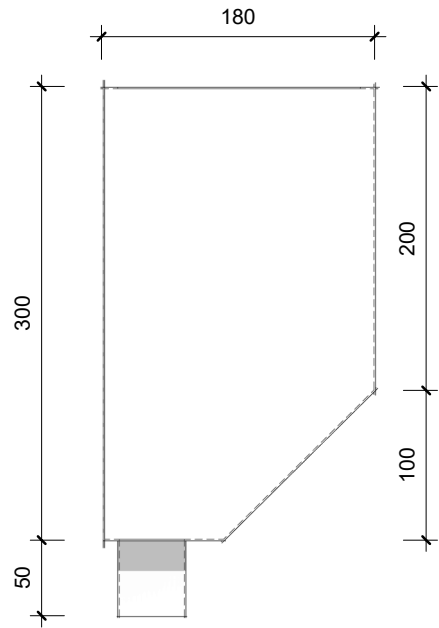

RoofTek Solutions - Rainhead
CONICAL- square pop

ISOMETRIC

FRONT VIEW
1:5

SIDE VIEW
1:5

PLAN VIEW
1:5

RoofTek Solutions - Rainhead
CUSTOM SQU - square pop

ISOMETRIC

FRONT VIEW

1:5

SIDE VIEW

1:5

PLAN VIEW

1:5

Built on service and quality

RoofTek Solutions - Rainhead
NED KELLY - square pop

ISOMETRIC

FRONT VIEW

1 : 5

SIDE VIEW

1 : 5

PLAN VIEW

1 : 5

RoofTek Solutions - Rainhead
SQUARE - square pop

ISOMETRIC

FRONT VIEW
1 : 5

SIDE VIEW
1 : 5

PLAN VIEW
1 : 5

RoofTek Solutions - Rainhead
TAPERED - square pop

ISOMETRIC

FRONT VIEW
1:5

SIDE VIEW
1:5

PLAN VIEW
1:5