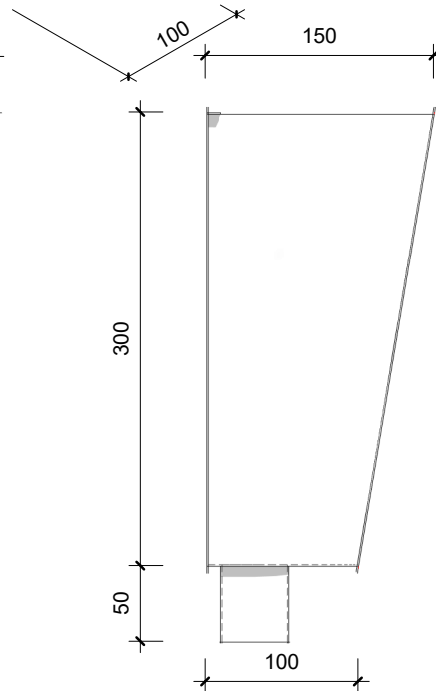

RoofTek Solutions - Rainhead
CONICAL- square pop

ISOMETRIC

FRONT VIEW
1:5

SIDE VIEW
1:5

PLAN VIEW
1:5

RoofTek Solutions - Rainhead
CUSTOM SQU - square pop

ISOMETRIC

FRONT VIEW

1:5

SIDE VIEW

1:5

PLAN VIEW

1:5

Built on service and quality

RoofTek Solutions - Rainhead
NED KELLY - square pop

ISOMETRIC

FRONT VIEW

1 : 5

SIDE VIEW

1 : 5

PLAN VIEW

1 : 5

RoofTek Solutions - Rainhead
SQUARE - square pop

ISOMETRIC

FRONT VIEW
1 : 5

SIDE VIEW
1 : 5

PLAN VIEW
1 : 5

RoofTek Solutions - Rainhead
TAPERED - square pop

ISOMETRIC

FRONT VIEW
1:5

SIDE VIEW
1:5

PLAN VIEW
1:5