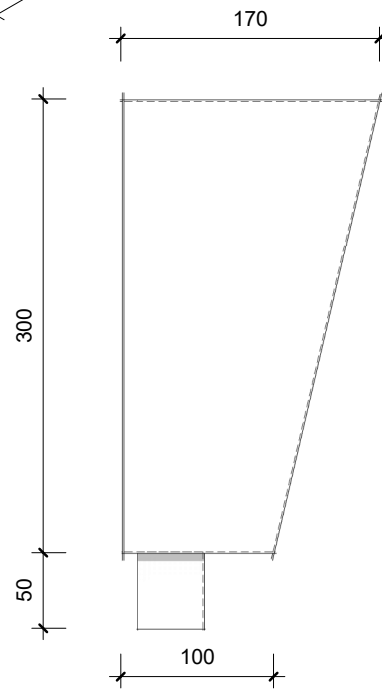

1:5

SIDE VIEW

1:5

PLAN VIEW

1:5

Built on service and quality

RoofTek Solutions - Rainhead
NED KELLY - square pop

ISOMETRIC

FRONT VIEW

1 : 5

SIDE VIEW

1 : 5

PLAN VIEW

1 : 5

RoofTek Solutions - Rainhead
SQUARE - square pop

ISOMETRIC

FRONT VIEW
1 : 5

SIDE VIEW
1 : 5

PLAN VIEW
1 : 5

RoofTek Solutions - Rainhead
TAPERED - square pop

ISOMETRIC

FRONT VIEW
1:5

SIDE VIEW
1:5

PLAN VIEW
1:5