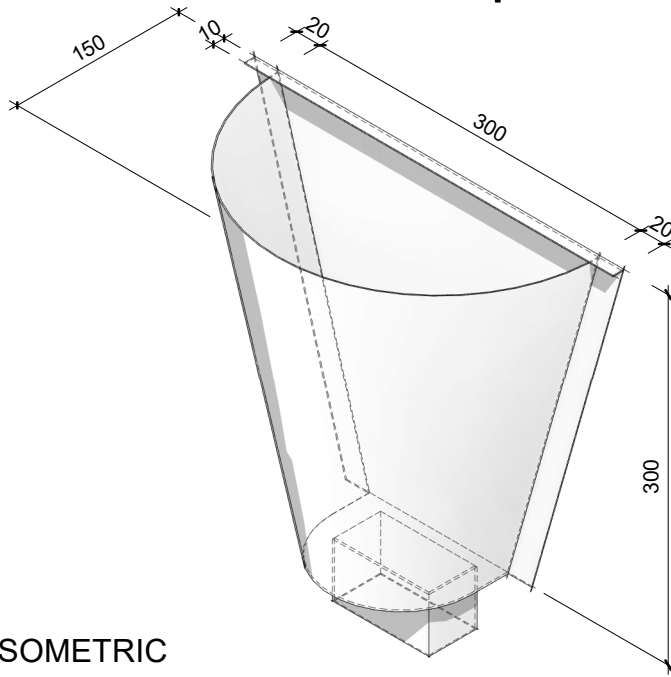

RoofTek Solutions - Rainhead
CONICAL- square pop

ISOMETRIC

FRONT VIEW
1:5

SIDE VIEW
1:5

PLAN VIEW
1:5

RoofTek Solutions - Rainhead
CUSTOM SQU - square pop

ISOMETRIC

FRONT VIEW

1:5

SIDE VIEW

1:5

PLAN VIEW

1:5

Built on service and quality

RoofTek Solutions - Rainhead
NED KELLY - square pop

ISOMETRIC

FRONT VIEW

1 : 5

SIDE VIEW

1 : 5

PLAN VIEW

1 : 5

RoofTek Solutions - Rainhead
SQUARE - square pop

ISOMETRIC

FRONT VIEW
1 : 5

SIDE VIEW
1 : 5

PLAN VIEW
1 : 5

RoofTek Solutions - Rainhead
TAPERED - square pop

ISOMETRIC

FRONT VIEW
1:5

SIDE VIEW
1:5

PLAN VIEW
1:5