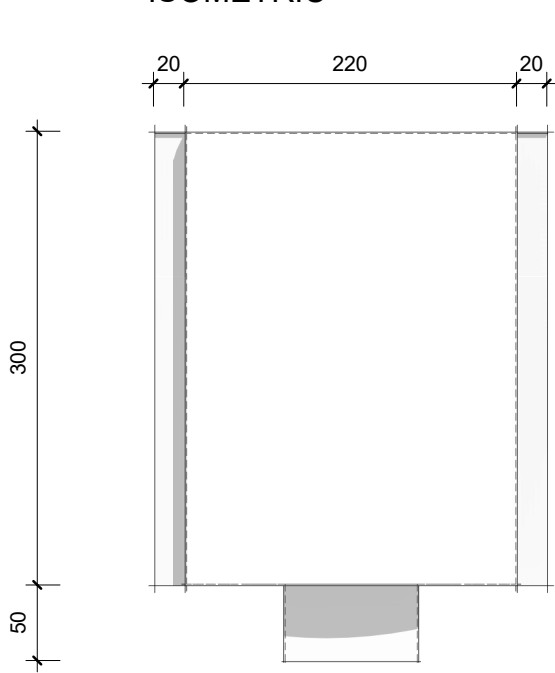

RoofTek Solutions - Rainhead
CONICAL- square pop

ISOMETRIC

FRONT VIEW
1:5

SIDE VIEW
1:5

PLAN VIEW
1:5

RoofTek Solutions - Rainhead
CUSTOM SQU - square pop

ISOMETRIC

FRONT VIEW

1:5

SIDE VIEW

1:5

PLAN VIEW

1:5

Built on service and quality

RoofTek Solutions - Rainhead
NED KELLY - square pop

ISOMETRIC

FRONT VIEW

1 : 5

SIDE VIEW

1 : 5

PLAN VIEW

1 : 5

RoofTek Solutions - Rainhead
SQUARE - square pop

ISOMETRIC

FRONT VIEW
1 : 5

SIDE VIEW
1 : 5

PLAN VIEW
1 : 5

RoofTek Solutions - Rainhead
TAPERED - square pop

ISOMETRIC

FRONT VIEW
1:5

SIDE VIEW
1:5

PLAN VIEW
1:5