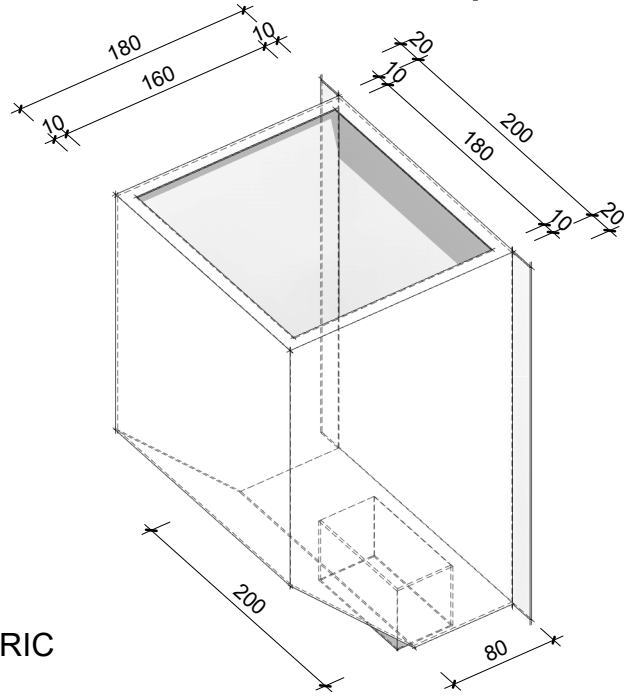

RoofTek Solutions - Rainhead
CONICAL- square pop

ISOMETRIC

FRONT VIEW
1:5

SIDE VIEW
1:5

PLAN VIEW
1:5

RoofTek Solutions - Rainhead
CUSTOM SQU - square pop

ISOMETRIC

FRONT VIEW

1:5

SIDE VIEW

1:5

PLAN VIEW

1:5

Built on service and quality

RoofTek Solutions - Rainhead
NED KELLY - square pop

ISOMETRIC

FRONT VIEW

1 : 5

SIDE VIEW

1 : 5

PLAN VIEW

1 : 5

RoofTek Solutions - Rainhead
SQUARE - square pop

ISOMETRIC

FRONT VIEW
1 : 5

SIDE VIEW
1 : 5

PLAN VIEW
1 : 5

RoofTek Solutions - Rainhead
TAPERED - square pop

ISOMETRIC

FRONT VIEW
1:5

SIDE VIEW
1:5

PLAN VIEW
1:5