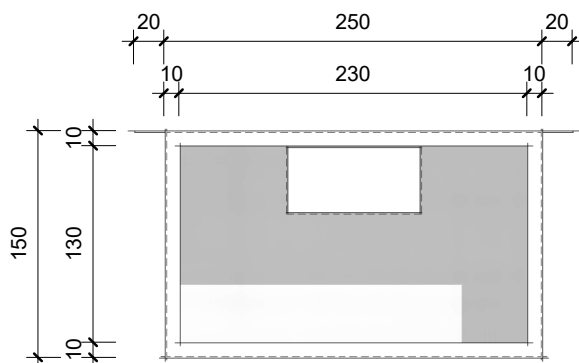

FRONT VIEW

1 : 5

SIDE VIEW

1 : 5

PLAN VIEW

1 : 5

RoofTek Solutions - Rainhead
SQUARE - square pop

ISOMETRIC

FRONT VIEW
1 : 5

SIDE VIEW
1 : 5

PLAN VIEW
1 : 5

RoofTek Solutions - Rainhead
TAPERED - square pop

ISOMETRIC

FRONT VIEW
1:5

SIDE VIEW
1:5

PLAN VIEW
1:5