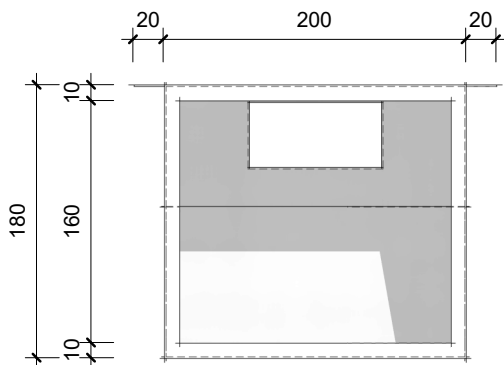

RoofTek Solutions - Rainhead
CONICAL- square pop

ISOMETRIC

FRONT VIEW
1:5

SIDE VIEW
1:5

PLAN VIEW
1:5

RoofTek Solutions - Rainhead
CUSTOM SQU - square pop

ISOMETRIC

FRONT VIEW

1:5

SIDE VIEW

1:5

PLAN VIEW

1:5

Built on service and quality

RoofTek Solutions - Rainhead
NED KELLY - square pop

ISOMETRIC

FRONT VIEW

1 : 5

SIDE VIEW

1 : 5

PLAN VIEW

1 : 5

RoofTek Solutions - Rainhead
SQUARE - square pop

ISOMETRIC

FRONT VIEW
1 : 5

SIDE VIEW
1 : 5

PLAN VIEW
1 : 5

RoofTek Solutions - Rainhead
TAPERED - square pop

ISOMETRIC

FRONT VIEW
1:5

SIDE VIEW
1:5

PLAN VIEW
1:5