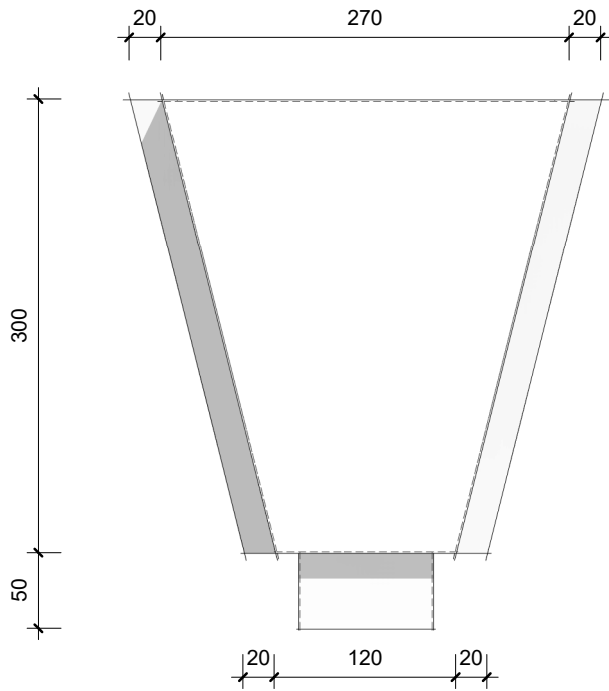

RoofTek Solutions - Rainhead
CONICAL- square pop

ISOMETRIC

FRONT VIEW
1:5

SIDE VIEW
1:5

PLAN VIEW
1:5

RoofTek Solutions - Rainhead
CUSTOM SQU - square pop

ISOMETRIC

FRONT VIEW

1:5

SIDE VIEW

1:5

PLAN VIEW

1:5

Built on service and quality

RoofTek Solutions - Rainhead
NED KELLY - square pop

ISOMETRIC

FRONT VIEW

1 : 5

SIDE VIEW

1 : 5

PLAN VIEW

1 : 5

RoofTek Solutions - Rainhead
SQUARE - square pop

ISOMETRIC

FRONT VIEW
1 : 5

SIDE VIEW
1 : 5

PLAN VIEW
1 : 5

RoofTek Solutions - Rainhead
TAPERED - square pop

ISOMETRIC

FRONT VIEW
1:5

SIDE VIEW
1:5

PLAN VIEW
1:5