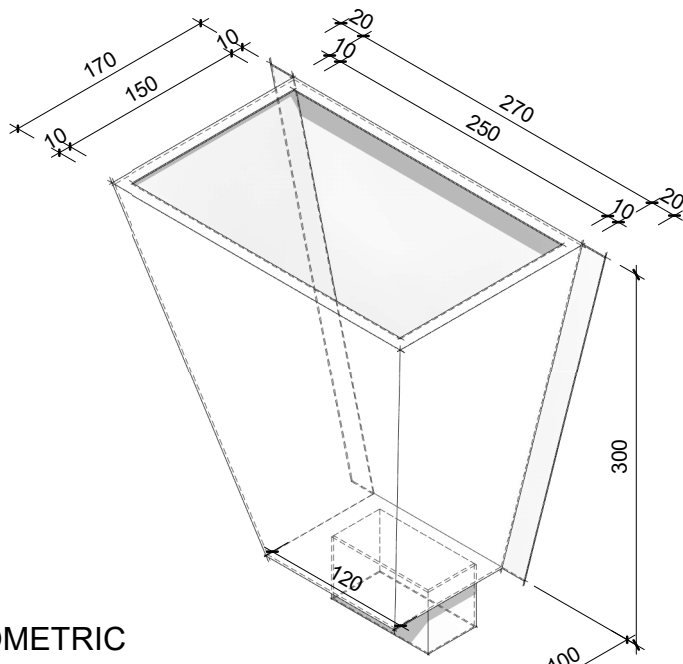

FRONT VIEW

1 : 5

SIDE VIEW

1 : 5

PLAN VIEW

1 : 5

RoofTek Solutions - Rainhead
SQUARE - square pop

ISOMETRIC

FRONT VIEW
1 : 5

SIDE VIEW
1 : 5

PLAN VIEW
1 : 5

RoofTek Solutions - Rainhead
TAPERED - square pop

ISOMETRIC

FRONT VIEW
1:5

SIDE VIEW
1:5

PLAN VIEW
1:5