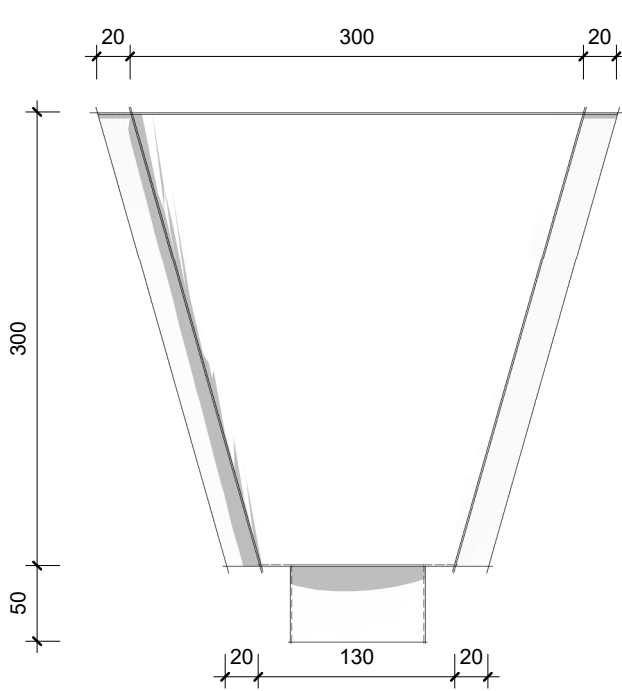

RoofTek Solutions - Rainhead
CONICAL- square pop

ISOMETRIC

FRONT VIEW
1:5

SIDE VIEW
1:5

PLAN VIEW
1:5

RoofTek Solutions - Rainhead
CUSTOM SQU - square pop

ISOMETRIC

FRONT VIEW

1:5

SIDE VIEW

1:5

PLAN VIEW

1:5

Built on service and quality

RoofTek Solutions - Rainhead
NED KELLY - square pop

ISOMETRIC

FRONT VIEW

1 : 5

SIDE VIEW

1 : 5

PLAN VIEW

1 : 5

RoofTek Solutions - Rainhead
SQUARE - square pop

ISOMETRIC

FRONT VIEW
1 : 5

SIDE VIEW
1 : 5

PLAN VIEW
1 : 5

RoofTek Solutions - Rainhead
TAPERED - square pop

ISOMETRIC

FRONT VIEW
1:5

SIDE VIEW
1:5

PLAN VIEW
1:5