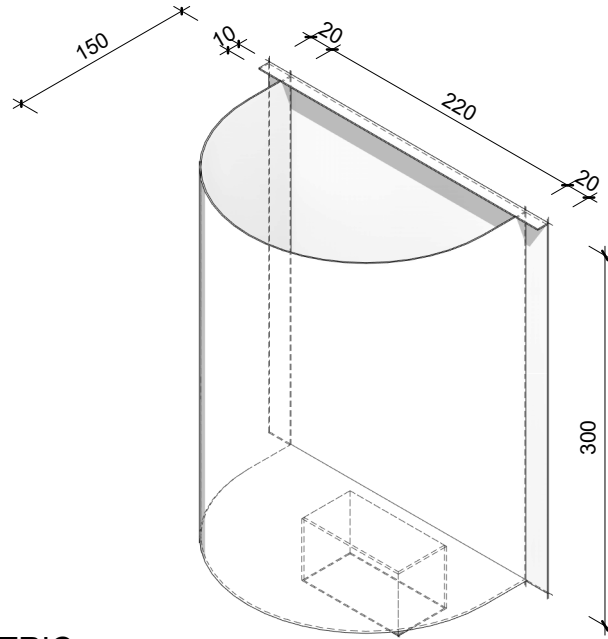

RoofTek Solutions - Rainhead
CONICAL- square pop

ISOMETRIC

FRONT VIEW
1:5

SIDE VIEW
1:5

PLAN VIEW
1:5

RoofTek Solutions - Rainhead
CUSTOM SQU - square pop

ISOMETRIC

FRONT VIEW

1:5

SIDE VIEW

1:5

PLAN VIEW

1:5

Built on service and quality

RoofTek Solutions - Rainhead
NED KELLY - square pop

ISOMETRIC

FRONT VIEW

1 : 5

SIDE VIEW

1 : 5

PLAN VIEW

1 : 5

RoofTek Solutions - Rainhead
SQUARE - square pop

ISOMETRIC

FRONT VIEW
1 : 5

SIDE VIEW
1 : 5

PLAN VIEW
1 : 5

RoofTek Solutions - Rainhead
TAPERED - square pop

ISOMETRIC

FRONT VIEW
1:5

SIDE VIEW
1:5

PLAN VIEW
1:5