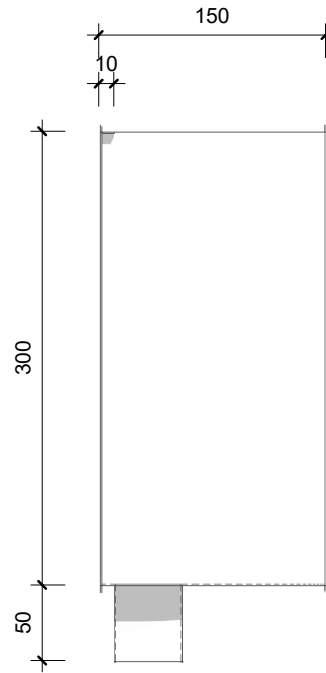

RoofTek Solutions - Rainhead
CONICAL- square pop

ISOMETRIC

FRONT VIEW
1:5

SIDE VIEW
1:5

PLAN VIEW
1:5

RoofTek Solutions - Rainhead
CUSTOM SQU - square pop

ISOMETRIC

FRONT VIEW

1:5

SIDE VIEW

1:5

PLAN VIEW

1:5

Built on service and quality

RoofTek Solutions - Rainhead
NED KELLY - square pop

ISOMETRIC

FRONT VIEW

1 : 5

SIDE VIEW

1 : 5

PLAN VIEW

1 : 5

RoofTek Solutions - Rainhead
SQUARE - square pop

ISOMETRIC

FRONT VIEW
1 : 5

SIDE VIEW
1 : 5

PLAN VIEW
1 : 5

RoofTek Solutions - Rainhead
TAPERED - square pop

ISOMETRIC

FRONT VIEW
1:5

SIDE VIEW
1:5

PLAN VIEW
1:5