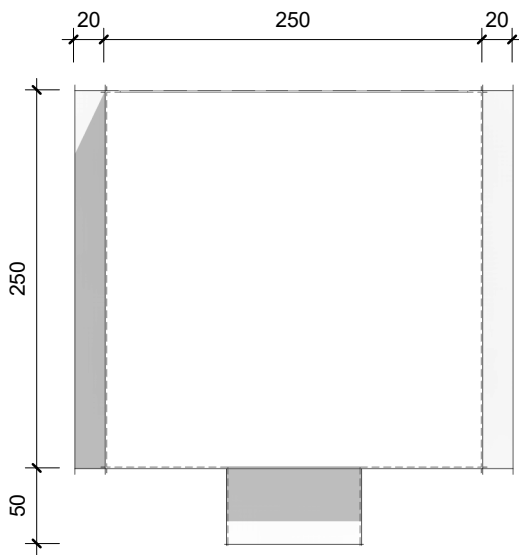

1:5

SIDE VIEW

1:5

PLAN VIEW

1:5

Built on service and quality

RoofTek Solutions - Rainhead
NED KELLY - square pop

ISOMETRIC

FRONT VIEW

1 : 5

SIDE VIEW

1 : 5

PLAN VIEW

1 : 5

RoofTek Solutions - Rainhead
SQUARE - square pop

ISOMETRIC

FRONT VIEW
1 : 5

SIDE VIEW
1 : 5

PLAN VIEW
1 : 5

RoofTek Solutions - Rainhead
TAPERED - square pop

ISOMETRIC

FRONT VIEW
1:5

SIDE VIEW
1:5

PLAN VIEW
1:5