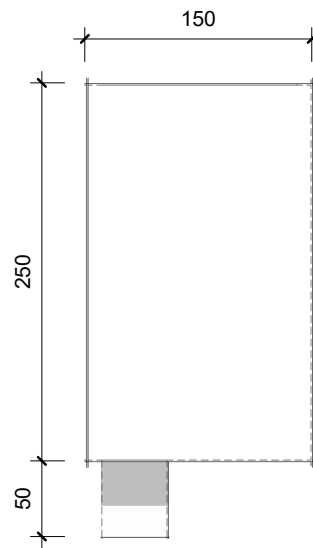

1:5

SIDE VIEW

1:5

PLAN VIEW

1:5

Built on service and quality

RoofTek Solutions - Rainhead
NED KELLY - square pop

ISOMETRIC

FRONT VIEW

1 : 5

SIDE VIEW

1 : 5

PLAN VIEW

1 : 5

RoofTek Solutions - Rainhead
SQUARE - square pop

ISOMETRIC

FRONT VIEW
1 : 5

SIDE VIEW
1 : 5

PLAN VIEW
1 : 5

RoofTek Solutions - Rainhead
TAPERED - square pop

ISOMETRIC

FRONT VIEW
1:5

SIDE VIEW
1:5

PLAN VIEW
1:5