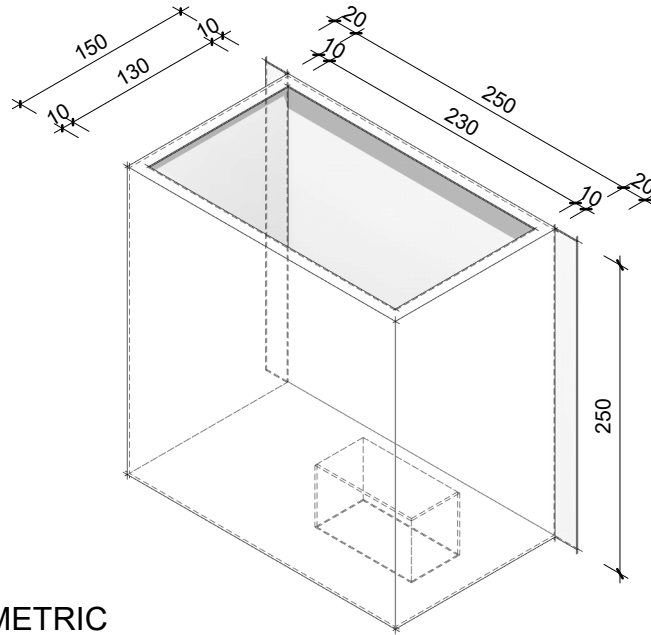

FRONT VIEW

1 : 5

SIDE VIEW

1 : 5

PLAN VIEW

1 : 5

RoofTek Solutions - Rainhead
SQUARE - square pop

ISOMETRIC

FRONT VIEW
1 : 5

SIDE VIEW
1 : 5

PLAN VIEW
1 : 5

RoofTek Solutions - Rainhead
TAPERED - square pop

ISOMETRIC

FRONT VIEW
1:5

SIDE VIEW
1:5

PLAN VIEW
1:5