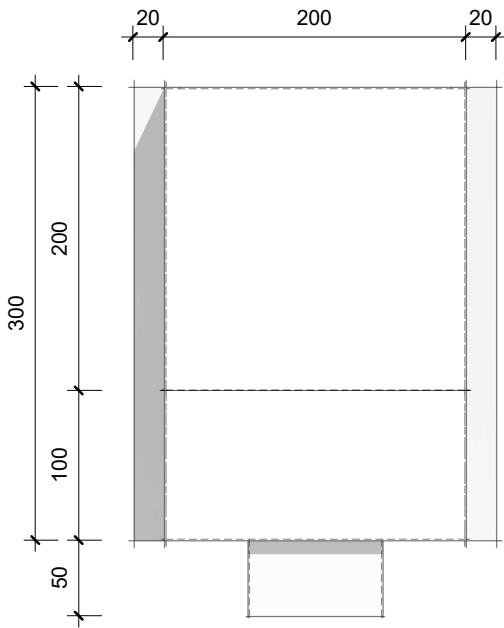

RoofTek Solutions - Rainhead
CONICAL- square pop

ISOMETRIC

FRONT VIEW
1:5

SIDE VIEW
1:5

PLAN VIEW
1:5

RoofTek Solutions - Rainhead
CUSTOM SQU - square pop

ISOMETRIC

FRONT VIEW

1:5

SIDE VIEW

1:5

PLAN VIEW

1:5

Built on service and quality

RoofTek Solutions - Rainhead
NED KELLY - square pop

ISOMETRIC

FRONT VIEW

1 : 5

SIDE VIEW

1 : 5

PLAN VIEW

1 : 5

RoofTek Solutions - Rainhead
SQUARE - square pop

ISOMETRIC

FRONT VIEW
1 : 5

SIDE VIEW
1 : 5

PLAN VIEW
1 : 5

RoofTek Solutions - Rainhead
TAPERED - square pop

ISOMETRIC

FRONT VIEW
1:5

SIDE VIEW
1:5

PLAN VIEW
1:5