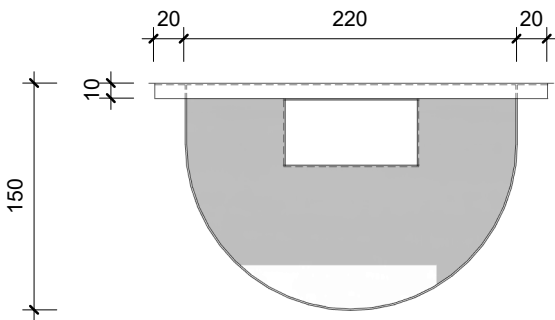

1:5

SIDE VIEW

1:5

PLAN VIEW

1:5

Built on service and quality

RoofTek Solutions - Rainhead
NED KELLY - square pop

ISOMETRIC

FRONT VIEW

1 : 5

SIDE VIEW

1 : 5

PLAN VIEW

1 : 5

RoofTek Solutions - Rainhead
SQUARE - square pop

ISOMETRIC

FRONT VIEW
1 : 5

SIDE VIEW
1 : 5

PLAN VIEW
1 : 5

RoofTek Solutions - Rainhead
TAPERED - square pop

ISOMETRIC

FRONT VIEW
1:5

SIDE VIEW
1:5

PLAN VIEW
1:5